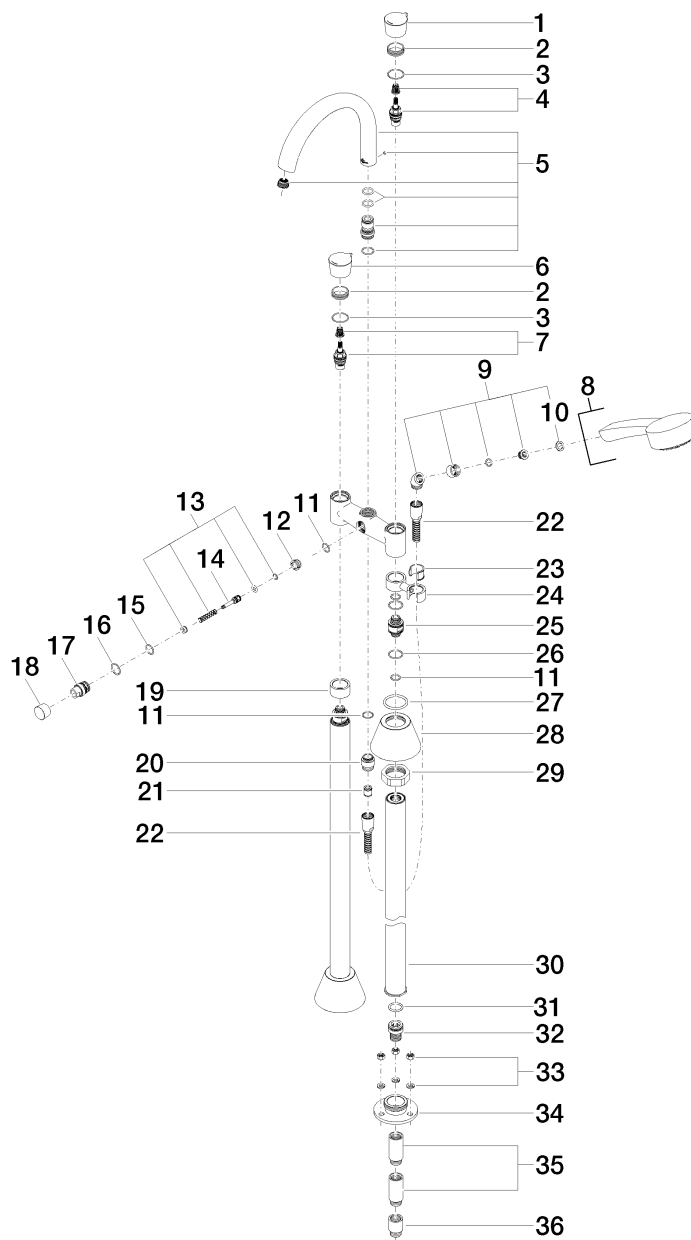

LaFleur Two-hole bath mixer with stand tubes

Article number: 25943955

Exploded assembly drawing

LaFleur Two-hole bath mixer with stand tubes

Article number: 25943955

Order quantity

No.	Article number	Name	Installation quantity
1	092095009ff	handle (cold)	1
2	091840132ff	sleeve	2
3	09141008790	seal	2
4	9090031330090	top	1
5	90119500401ff	spout	1
6	092095010ff	handle (hot)	1
7	9090031320090	top	1
8	28002968ff	shower	1
9	28411970ff	angle	1
10	09142000290	seal	1
11	09141005590	seal	5
12	09240424490	nipple	1
13	9016020230090	spring	1
14	09310909420ff	pull-rod	1
15	09141001090	seal	1
16	09141003190	seal	1
17	092134084ff	nipple	1
18	092095011ff	handle	1
19	092810028ff	sleeve	1
20	092404245ff	nipple	1
21	09230104090	back-flow preventer	1
22	28104970ff	hose	1
23	09184003590	sleeve	1
24	04281002901ff	holder	1
25	0929050212090	nipple	2
26	09141011290	seal	4
27	09141004190	seal	2
28	092794005ff	rosette	2
29	092330040-07	nut	2

LaFleur Two-hole bath mixer with stand tubes

Article number: 25943955

30	04282200920ff	connection	2
31	09141008190	seal	2
32	092403094-07	nipple	2
33	0423100230090	fixing set	1
34	093011130-07	connection	2
35	0924030811090	extension	4
36	09240308090	extension	2