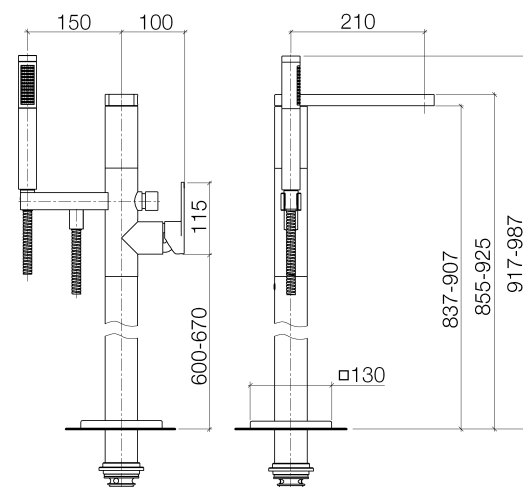

### Product specifications

- **210 mm projection**
- spout: circular, air-enriched flow
- complete hand shower set: normal flow
- complete hand shower set with anti-scale system
- automatic bath/shower diverter
- total height 855 - 925 mm
- stand pipe height 740 - 810 mm
- height up to aerator 865 – 935 mm
- push-on rosette 130 x 130 mm
- metal shower hose 1250mm with integrated anti-twist protection
- max. spout flow rate 21 l/min
- max. flow for complete hand shower set 7.5 l/min

**Intrinsic protection against back flow.**

**Surfaces**

- chrome 25963965-00

**Accessories required**

- Concealed floor mounting; 35 945 970
- Drybox for floor mounting; 38 945 970

**Exploded assembly drawing**

Bath & Spa

**Just Single-lever bath mixer for free-standing assembly with stand pipe with hand shower set**

Article number: 25963965

**Order quantity**

<b>No.</b>	<b>Article number</b>	<b>Name</b>	<b>Installation quantity</b>
------------	-----------------------	-------------	------------------------------

**Flow rate chart**