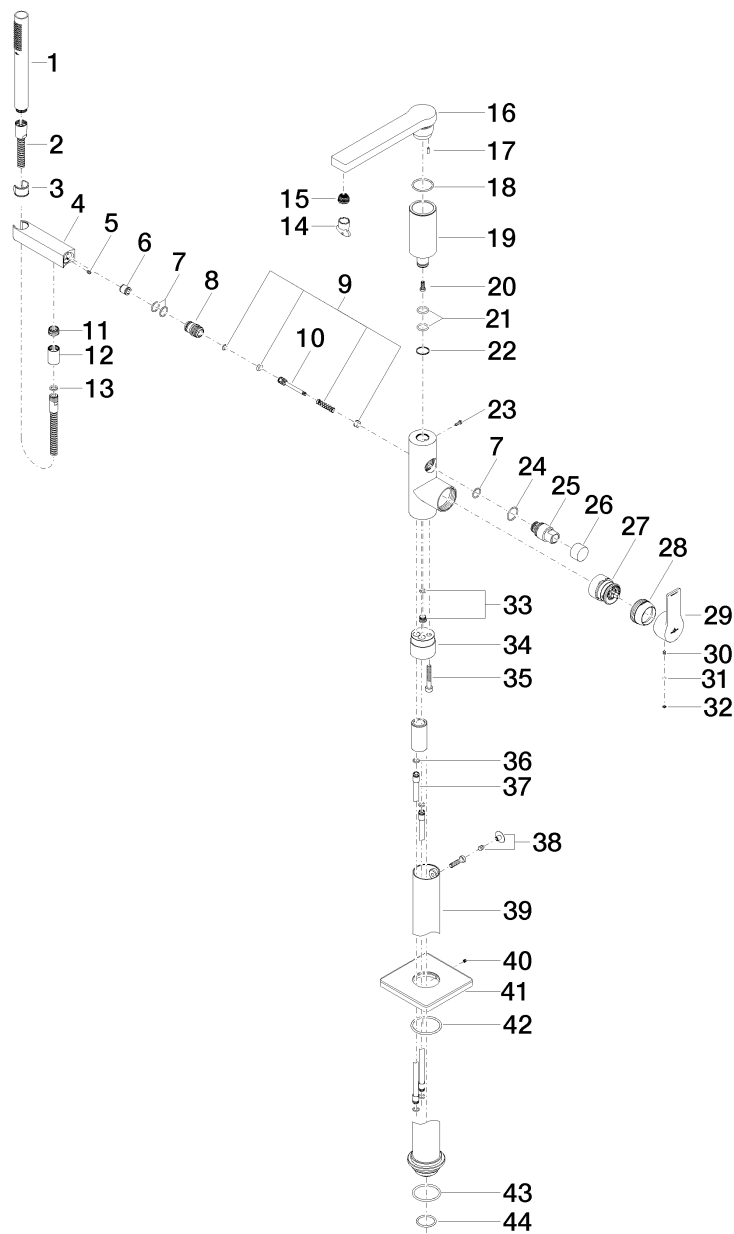

### Product specifications

- **210 mm projection**
- spout: circular, air-enriched flow
- complete hand shower set: normal flow
- complete hand shower set with anti-scale system
- automatic bath/shower diverter
- total height 855 - 925 mm
- stand pipe height 740 - 810 mm
- height up to aerator 865 – 935 mm
- push-on rosette 130 x 130 mm
- metal shower hose 1250mm with integrated anti-twist protection
- max. spout flow rate 21 l/min
- max. flow for complete hand shower set 7.5 l/min

**Intrinsic protection against back flow.**

**Surfaces**

- chrome 25963965-00

**Accessories required**

- Concealed floor mounting; 35 945 970
- Drybox for floor mounting; 38 945 970

**Exploded assembly drawing**

Bath & Spa

**Just Single-lever bath mixer for free-standing assembly with stand pipe with hand shower set**

Article number: 25963965

**Order quantity**

<b>No.</b>	<b>Article number</b>	<b>Name</b>	<b>Installation quantity</b>
------------	-----------------------	-------------	------------------------------

**Flow rate chart**