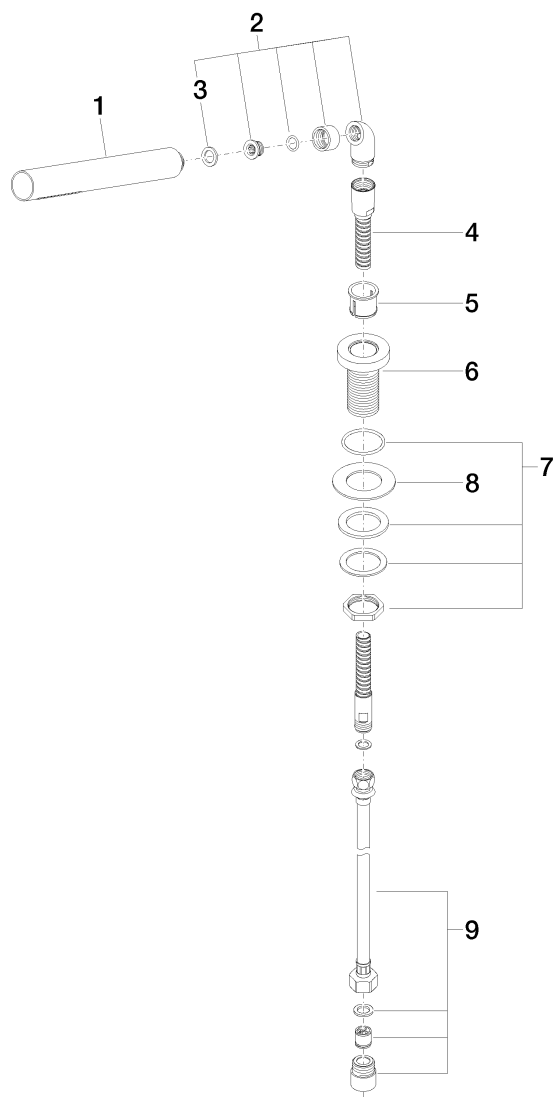

### Product specifications

- normal flow
- with anti-scale system
- rosette Ø 55 mm
- hole diameter 32 mm
- metal shower hose 1750mm with integrated anti-twist protection
- max. flow 7.6 l/min

**Two-piece design allows hose to later be changed without dismantling the fitting.**

**Can only be combined with My Nature bath, in conjunction with extension kit (09 24 04 189-FF)**

**Intrinsic protection against back flow.**

### Surfaces

- chrome 27702969-00

**Exploded assembly drawing**

Bath & Spa

**Serienübergreifende Artikel Hand shower set for bath rim or tile edge installation**

Article number: 27702969

**Order quantity**

<b>No.</b>	<b>Article number</b>	<b>Name</b>	<b>Installation quantity</b>
------------	-----------------------	-------------	------------------------------

**Flow rate chart**