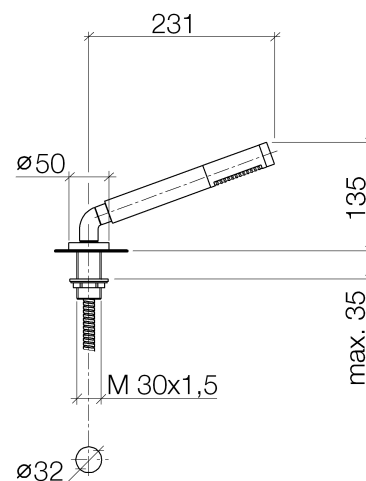

### Product specifications

- normal flow
- with anti-scale system
- rosette Ø 55 mm
- hole diameter 32 mm
- metal shower hose 1750mm with integrated anti-twist protection
- max. flow 7.6 l/min

**Two-piece design allows hose to later be changed without dismantling the fitting.**

### Surfaces

- chrome 27702969-00

**Exploded assembly drawing**

Bath & Spa

**Serienübergreifende Artikel Hand shower set for bath rim or tile edge installation**

Article number: 27702969

**Order quantity**

<b>No.</b>	<b>Article number</b>	<b>Name</b>	<b>Installation quantity</b>
------------	-----------------------	-------------	------------------------------