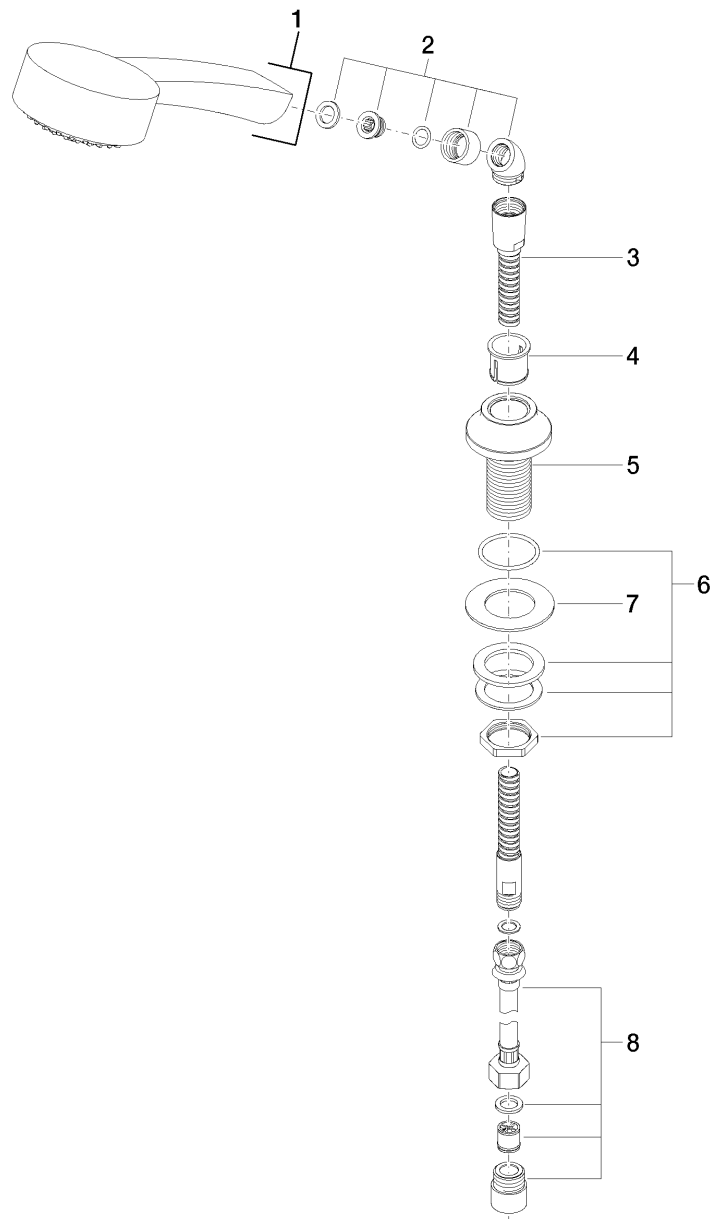

**Exploded assembly drawing**

## LaFleur Complete hand shower set

Article number: 27703955

### Order quantity

No.	Article number	Name	Installation quantity
1	28002968ff	shower	1
2	28411970ff	angle	1
3	28322970ff	hose	1
4	09184008590	sleeve	1
5	093001029ff	rosette	1
6	0430110386690	fixing set	1
7	09301106090	disc	1
8	1250597090	hose	1