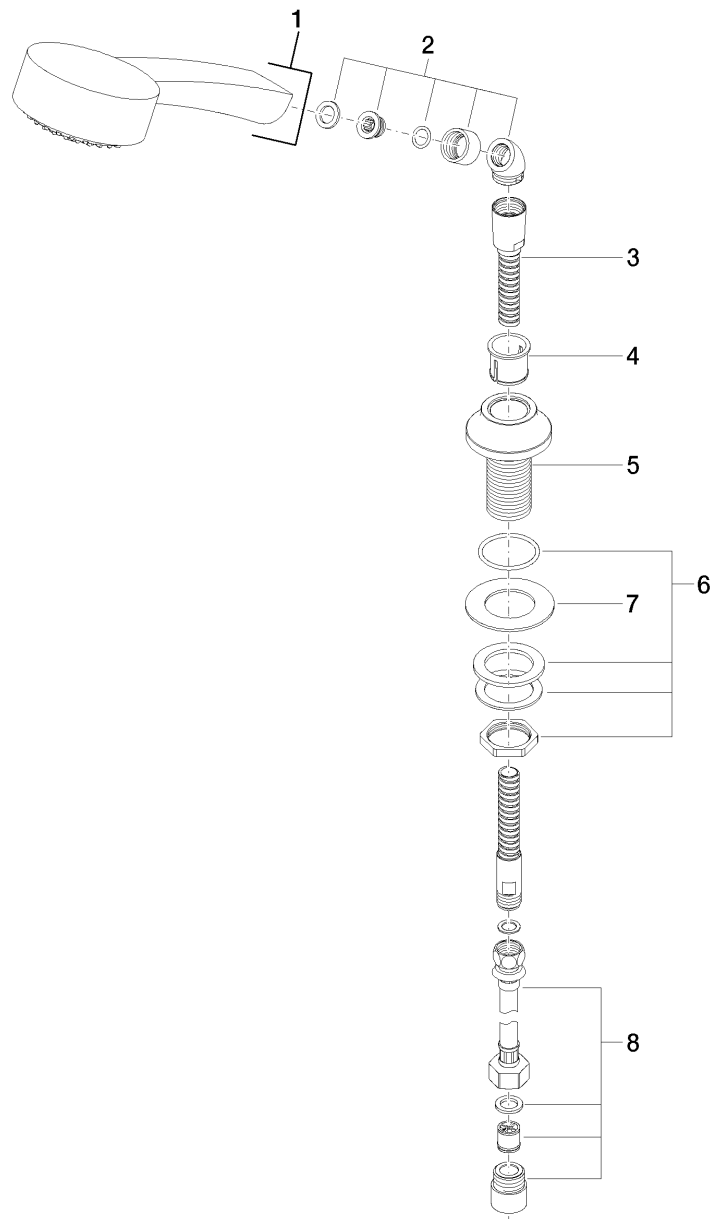

Product specifications

- spray head \varnothing 94mm
- normal flow
- with anti-scale system
- rosette \varnothing 58 mm
- hole diameter 32 mm
- metal shower hose 1750mm with integrated anti-twist protection
- max. flow 9 l/min

Two-piece design allows hose to later be changed without dismantling the fitting.

Intrinsic protection against back flow.

Surfaces

- chrome 27703955-00
- champagne 27703955-47

Exploded assembly drawing

Bath & Spa

LaFleur Hand shower set for bath rim or tile edge installation

Article number: 27703955

Order quantity

| No. | Article number | Name | Installation quantity |
|------------|-----------------------|-------------|------------------------------|
|------------|-----------------------|-------------|------------------------------|

Flow rate chart