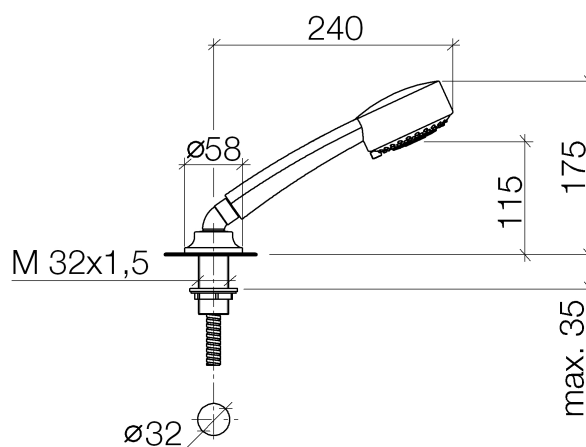

Product specifications

- spray head \varnothing 94mm
- normal flow
- with anti-scale system
- rosette \varnothing 58 mm
- hole diameter 32 mm
- metal shower hose 1750mm with integrated anti-twist protection
- max. flow 9 l/min

Two-piece design allows hose to later be changed without dismantling the fitting.

Intrinsic protection against back flow.

Surfaces

- chrome 27703955-00
- champagne 27703955-47

Exploded assembly drawing

Bath & Spa

LaFleur Hand shower set for bath rim or tile edge installation

Article number: 27703955

Order quantity

| No. | Article number | Name | Installation quantity |
|------------|-----------------------|-------------|------------------------------|
|------------|-----------------------|-------------|------------------------------|