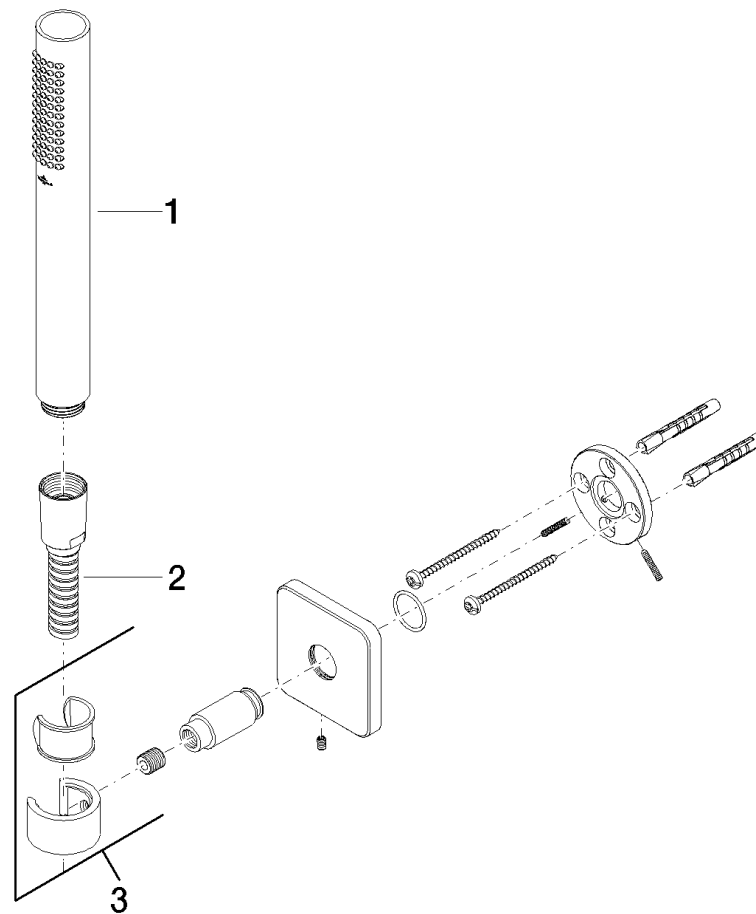

Product specifications

- normal flow
- with anti-scale system
- shower holder rosette, 63 x 63 mm
- metal shower hose 1250mm with integrated anti-twist protection
- max. flow 7.6 l/min

Intrinsic protection against back flow.

Surfaces

- chrome 27806960-00

Exploded assembly drawing

Bath & Spa

CULT Hand shower set for wall-mounted bath and shower mixer

Article number: 27806960

Order quantity

No.	Article number	Name	Installation quantity
------------	-----------------------	-------------	------------------------------

Flow rate chart