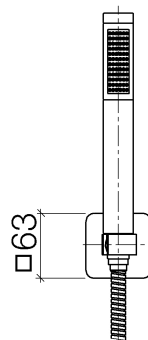

Product specifications

- normal flow
- with anti-scale system
- shower holder rosette, 63 x 63 mm
- metal shower hose 1250mm with integrated anti-twist protection
- max. flow 7.6 l/min

Intrinsic protection against back flow.

Surfaces

- chrome 27806960-00

Exploded assembly drawing

Bath & Spa

CULT Hand shower set for wall-mounted bath and shower mixer

Article number: 27806960

Order quantity

No.	Article number	Name	Installation quantity
------------	-----------------------	-------------	------------------------------