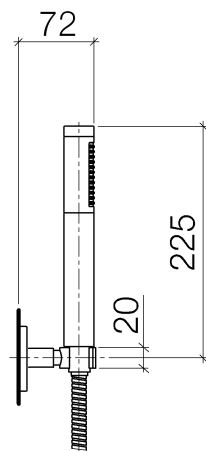

Product specifications

- normal flow
- with anti-scale system
- shower holder rosette, 63 x 63 mm
- metal shower hose 1250mm with integrated anti-twist protection
- max. flow 7.6 l/min

Intrinsic protection against back flow.

Surfaces

- chrome 27806960-00

Exploded assembly drawing

Bath & Spa

CULT Hand shower set for wall-mounted bath and shower mixer

Article number: 27806960

Order quantity

No.	Article number	Name	Installation quantity
------------	-----------------------	-------------	------------------------------

Flow rate chart