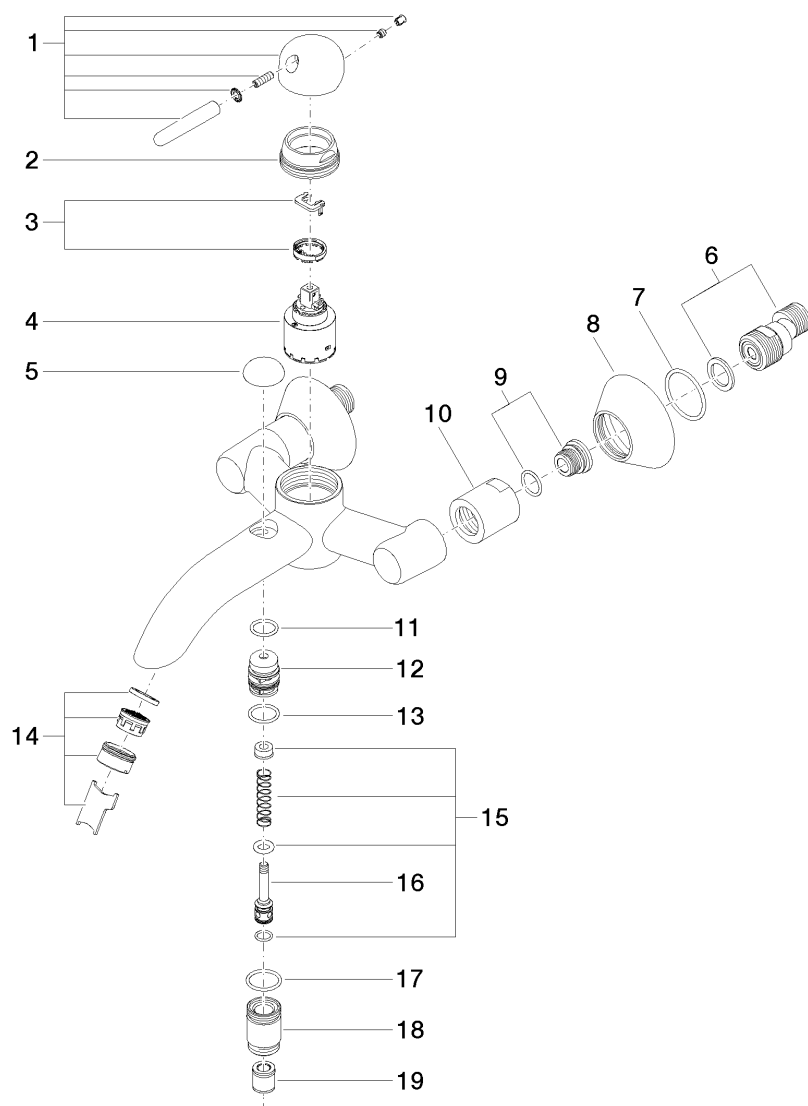

SOURCE Single-lever bath mixer

Article number: 33200940

Exploded assembly drawing

SOURCE Single-lever bath mixer

Article number: 33200940

Order quantity

No.	Article number	Name	Installation quantity
1	90209404200ff	handle	1
2	092404141ff	nut	1
3	0428101480090	accessories	1
4	09150506290	cartridge	1
5	092094031ff	handle	1
6	0411040300090	connection	2
7	09141011990	seal	2
8	092794006ff	rosette	2
9	0429050140090	nipple	2
10	092310048ff	nut	2
11	09141005590	seal	1
12	09213409420ff	nipple	1
13	09141001090	seal	1
14	90230102604ff	aerator	1
15	9016020230090	spring	1
16	09310909420ff	pull-rod	1
17	09141003190	seal	1
18	092404183ff	nipple	1
19	09230104090	back-flow preventer	1