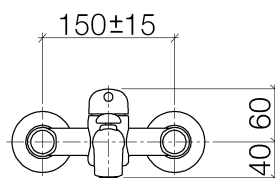

SOURCE Single-lever bath mixer

Article number: 33200940

Exploded assembly drawing

SOURCE Single-lever bath mixer

Article number: 33200940

Order quantity

No.	Article number	Name	Installation quantity
1	90209404200ff	handle	1
2	092404141ff	nut	1
3	0428101480090	accessories	1
4	09150506290	cartridge	1
5	092094031ff	handle	1
6	0411040300090	connection	2
7	09141011990	seal	2
8	092794006ff	rosette	2
9	0429050140090	nipple	2
10	092310048ff	nut	2
11	09141005590	seal	1
12	09213409420ff	nipple	1
13	09141001090	seal	1
14	90230102604ff	aerator	1
15	9016020230090	spring	1
16	09310909420ff	pull-rod	1
17	09141003190	seal	1
18	092404183ff	nipple	1
19	09230104090	back-flow preventer	1

Flow rate chart