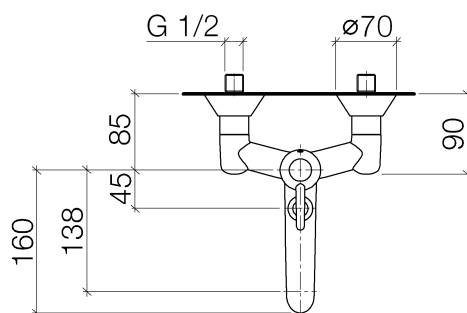

SOURCE Single-lever bath mixer

Article number: 33200940

Exploded assembly drawing

SOURCE Single-lever bath mixer

Article number: 33200940

Order quantity

No.	Article number	Name	Installation quantity
1	90209404200ff	handle	1
2	092404141ff	nut	1
3	0428101480090	accessories	1
4	09150506290	cartridge	1
5	092094031ff	handle	1
6	0411040300090	connection	2
7	09141011990	seal	2
8	092794006ff	rosette	2
9	0429050140090	nipple	2
10	092310048ff	nut	2
11	09141005590	seal	1
12	09213409420ff	nipple	1
13	09141001090	seal	1
14	90230102604ff	aerator	1
15	9016020230090	spring	1
16	09310909420ff	pull-rod	1
17	09141003190	seal	1
18	092404183ff	nipple	1
19	09230104090	back-flow preventer	1

Flow rate chart