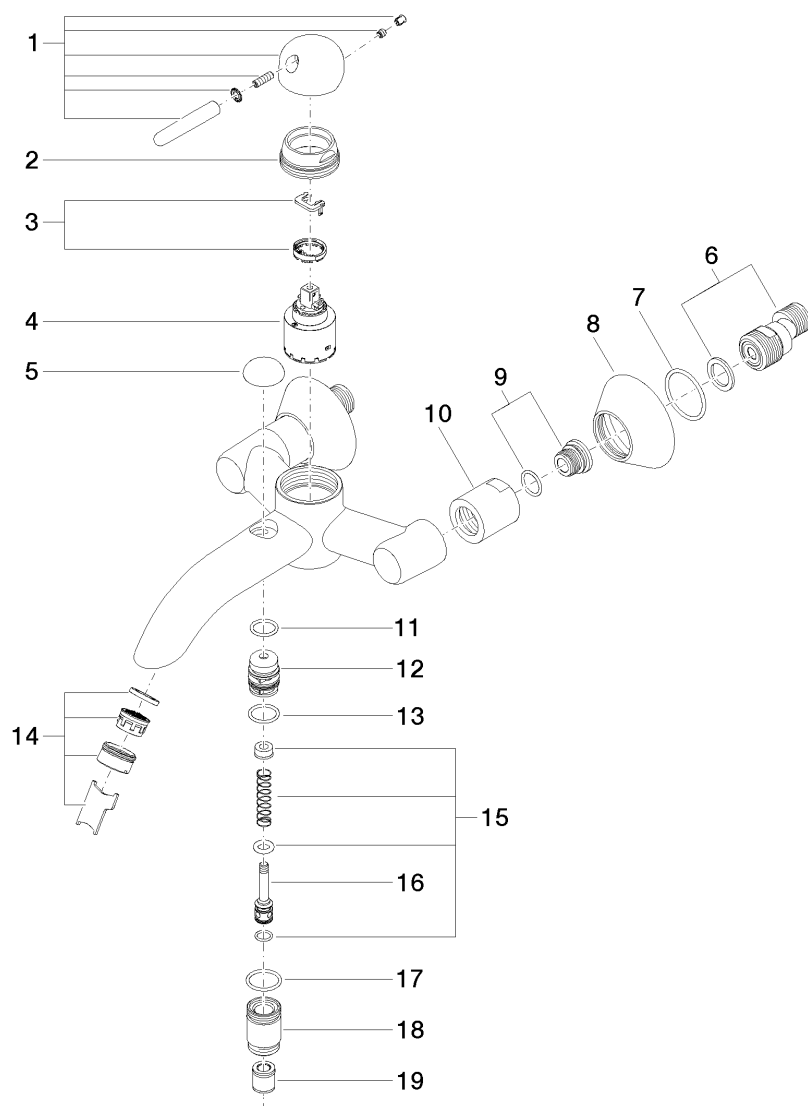

SOURCE Single-lever bath mixer

Article number: 33200940

Exploded assembly drawing

SOURCE Single-lever bath mixer

Article number: 33200940

Order quantity

No.	Article number	Name	Installation quantity
1	90209404200ff	handle	1
2	092404141ff	nut	1
3	0428101480090	accessories	1
4	09150506290	cartridge	1
5	092094031ff	handle	1
6	0411040300090	connection	2
7	09141011990	seal	2
8	092794006ff	rosette	2
9	0429050140090	nipple	2
10	092310048ff	nut	2
11	09141005590	seal	1
12	09213409420ff	nipple	1
13	09141001090	seal	1
14	90230102604ff	aerator	1
15	9016020230090	spring	1
16	09310909420ff	pull-rod	1
17	09141003190	seal	1
18	092404183ff	nipple	1
19	09230104090	back-flow preventer	1

Flow rate chart