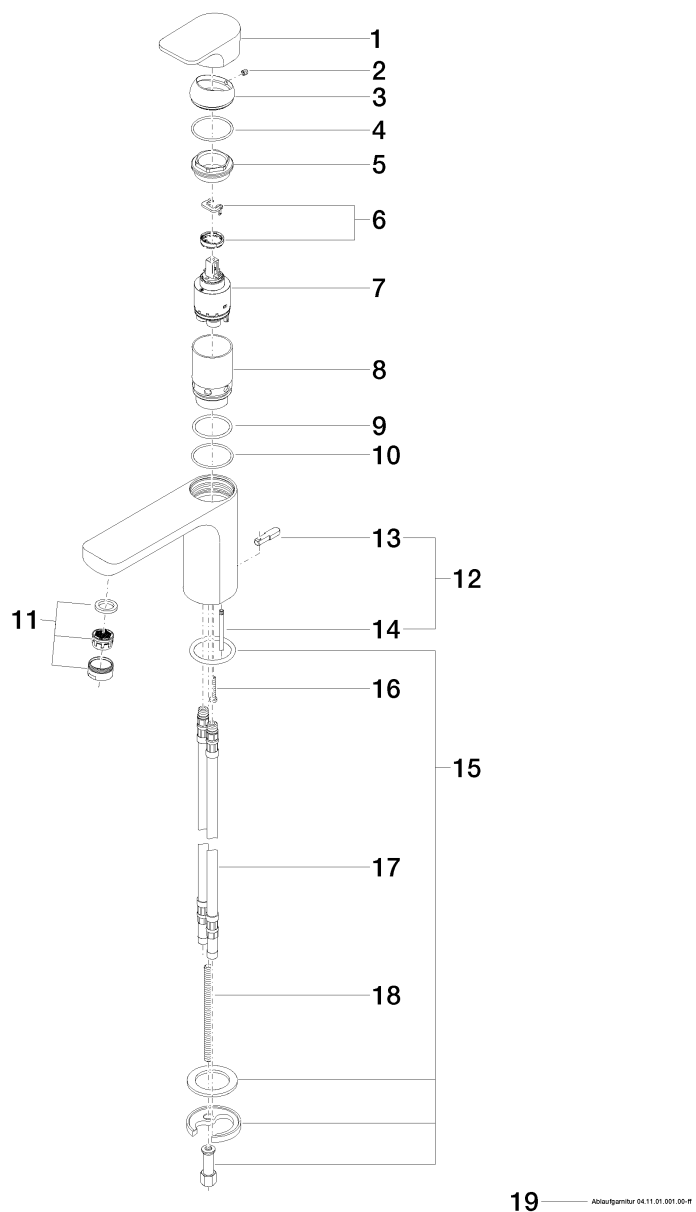

Product specifications

- **135 mm projection**
- fixed spout
- circular, air-enriched flow
- height of mixer 147 mm
- height up to aerator 92 mm
- hole diameter 35 mm
- 2x screw-in M 10 x 1 pressure hose, leak-tested
- max. flow 7 l/min
- lead-free

Surfaces

- chrome 33500960-00
- matt black 33500960-33

Exploded assembly drawing

19 ——— Abbauplanitur 04.11.01.001.00-ff

Bath & Spa

CULT Single-lever basin mixer with pop-up waste

Article number: 33500960

Order quantity

No.	Article number	Name	Installation quantity
------------	-----------------------	-------------	------------------------------

Flow rate chart