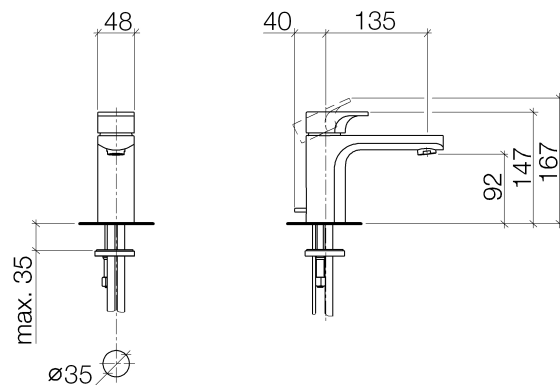

Product specifications

- **135 mm projection**
- fixed spout
- circular, air-enriched flow
- height of mixer 147 mm
- height up to aerator 92 mm
- hole diameter 35 mm
- 2x screw-in M 10 x 1 pressure hose, leak-tested
- max. flow 7 l/min
- lead-free

Surfaces

- chrome 33500960-00
- matt black 33500960-33

Exploded assembly drawing

19 ——— Abbauplanitur 04.11.01.001.00-ff

Bath & Spa

CULT Single-lever basin mixer with pop-up waste

Article number: 33500960

Order quantity

No.	Article number	Name	Installation quantity
------------	-----------------------	-------------	------------------------------

Flow rate chart