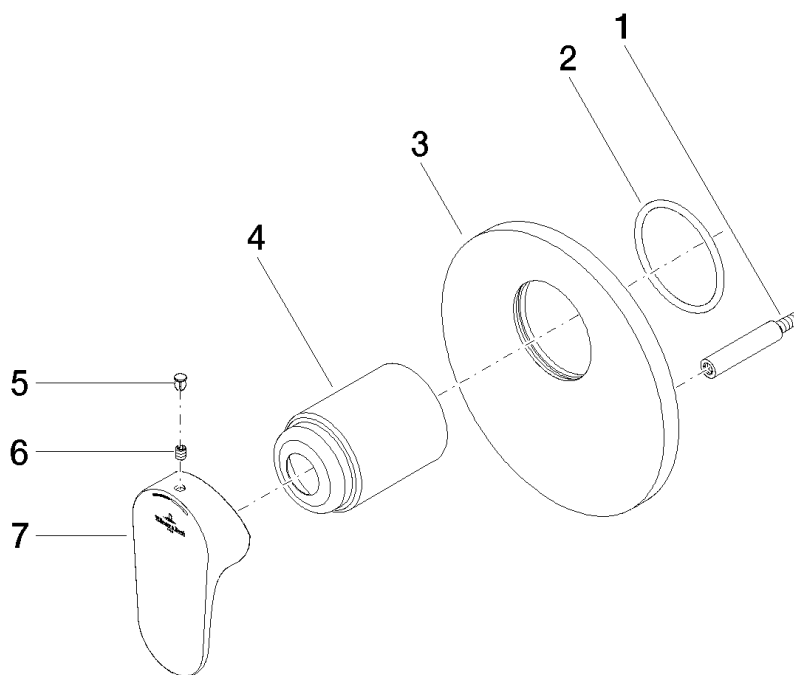

L'Aura Wall-mounted single-lever shower mixer xSTREAM

Article number: 36015905

Exploded assembly drawing

L´Aura Wall-mounted single-lever shower mixer xSTREAM

Article number: 36015905

Order quantity

No.	Article number	Name	Installation quantity
1	09311108990	bar	1
2	09141012990	seal	1
3	091102069ff	cover	1
4	091102072ff	cover	1
5	09312001790	plug	1
6	09311107990	pin	1
7	092090005ff	handle	1