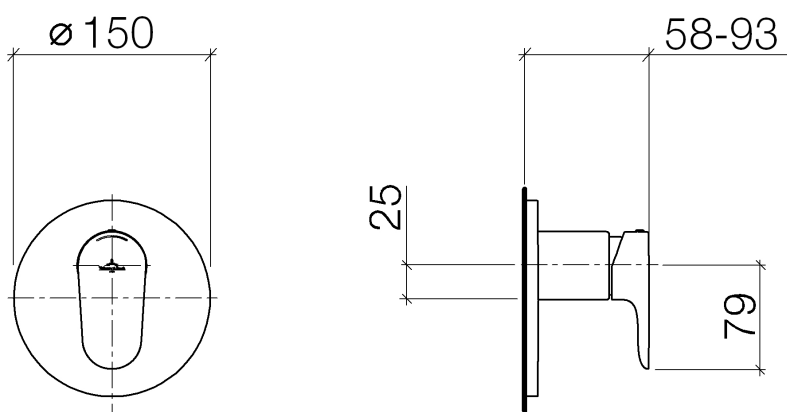

L'Aura Wall-mounted single-lever shower mixer xSTREAM

Article number: 36015905

L'Aura Wall-mounted single-lever shower mixer xSTREAM

Article number: 36015905

Exploded assembly drawing

L´Aura Wall-mounted single-lever shower mixer xSTREAM

Article number: 36015905

Order quantity

No.	Article number	Name	Installation quantity
1	09311108990	bar	1
2	09141012990	seal	1
3	091102069ff	cover	1
4	091102072ff	cover	1
5	09312001790	plug	1
6	09311107990	pin	1
7	092090005ff	handle	1

L'Aura Wall-mounted single-lever shower mixer xSTREAM

Article number: 36015905

Flow rate chart