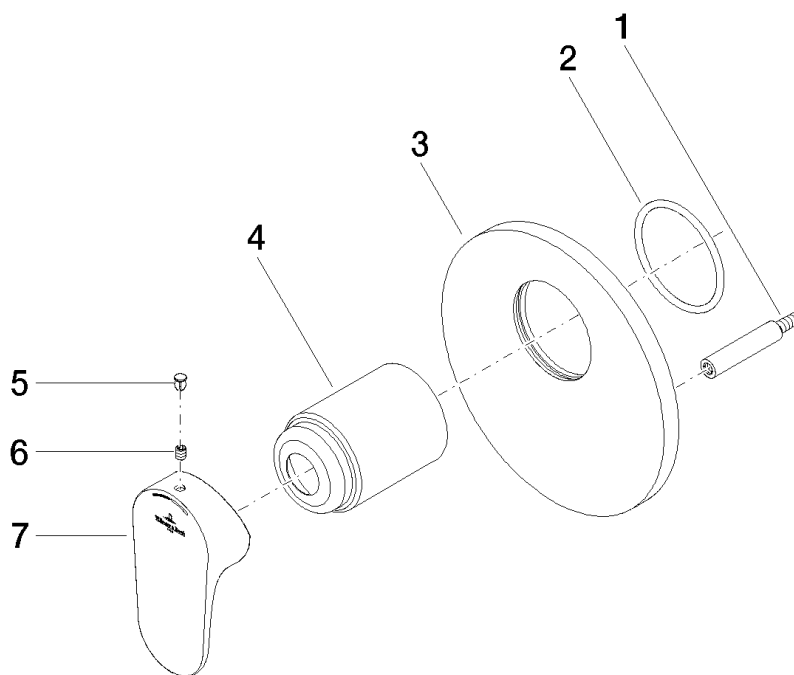

L'Aura Wall-mounted single-lever shower mixer xSTREAM

Article number: 36015905

L'Aura Wall-mounted single-lever shower mixer xSTREAM

Article number: 36015905

Exploded assembly drawing

L´Aura Wall-mounted single-lever shower mixer xSTREAM

Article number: 36015905

Order quantity

No.	Article number	Name	Installation quantity
1	09311108990	bar	1
2	09141012990	seal	1
3	091102069ff	cover	1
4	091102072ff	cover	1
5	09312001790	plug	1
6	09311107990	pin	1
7	092090005ff	handle	1

L'Aura Wall-mounted single-lever shower mixer xSTREAM

Article number: 36015905

Flow rate chart