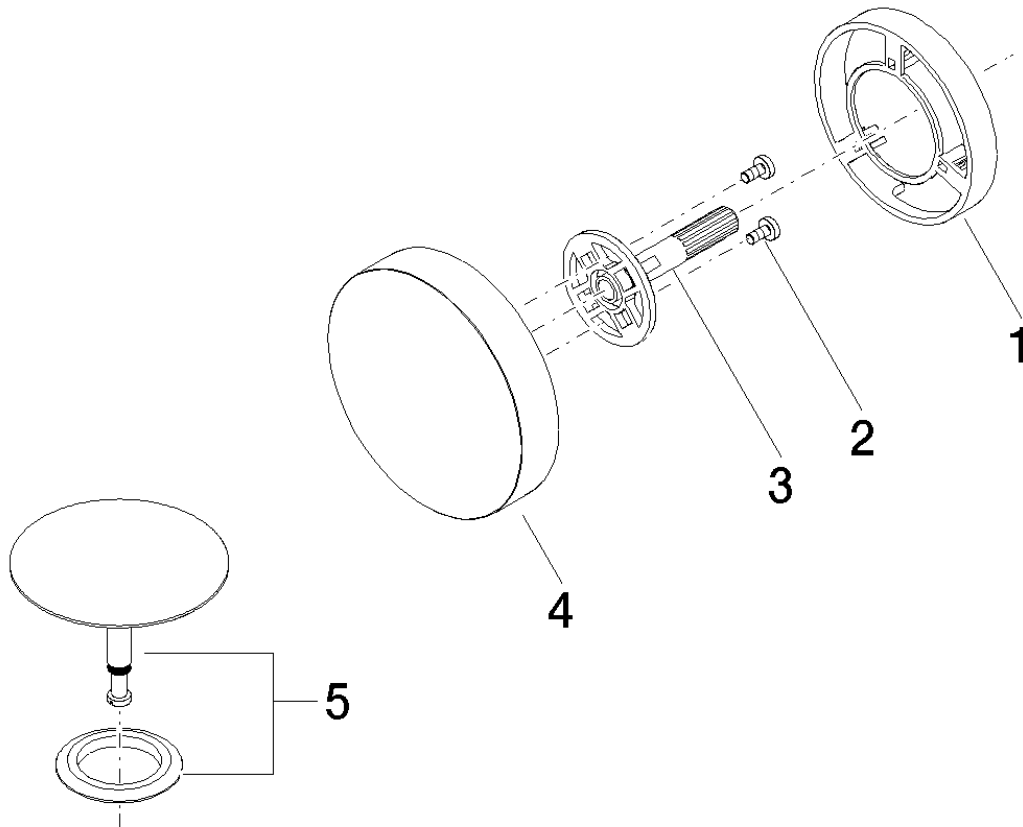

Serienübergreifende Produkte Bath inlet with pop-up waste and overflow

Article number: 36246970

Exploded assembly drawing

Serienübergreifende Produkte Bath inlet with pop-up waste and overflow

Article number: 36246970

Order quantity

No.	Article number	Name	Installation quantity
1	091101108ff	cover	1
2	09303012590	screw	2
3	09182004190	base	1
4	092097060ff	handle	1
5	04312003148ff	plug	1