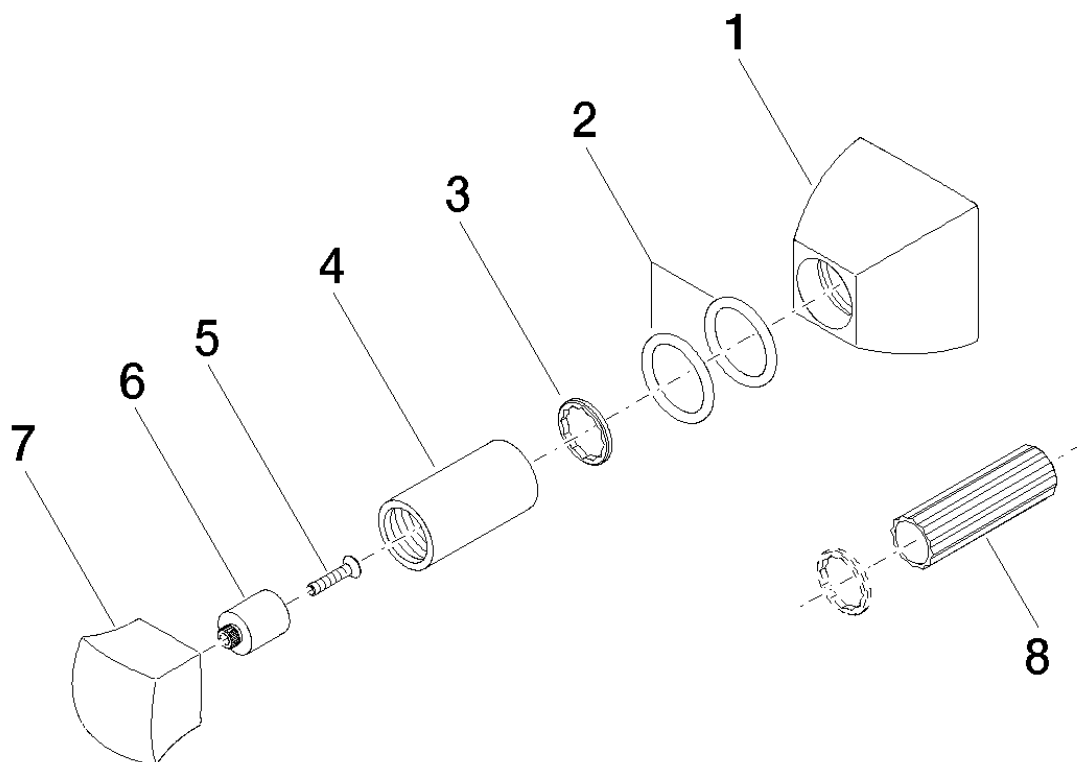

Exploded assembly drawing

SQUARE Wall Valve

Article number: 36310910

Order quantity

No.	Article number	Name	Installation quantity
1	092791004ff	rosette	1
2	09141002590	seal	2
3	09160102590	ring	1
4	092102071ff	cover	1
5	09303004490	screw	1
6	091212025ff	base	1
7	092091004ff	handle	1
8	09300901090	key	1