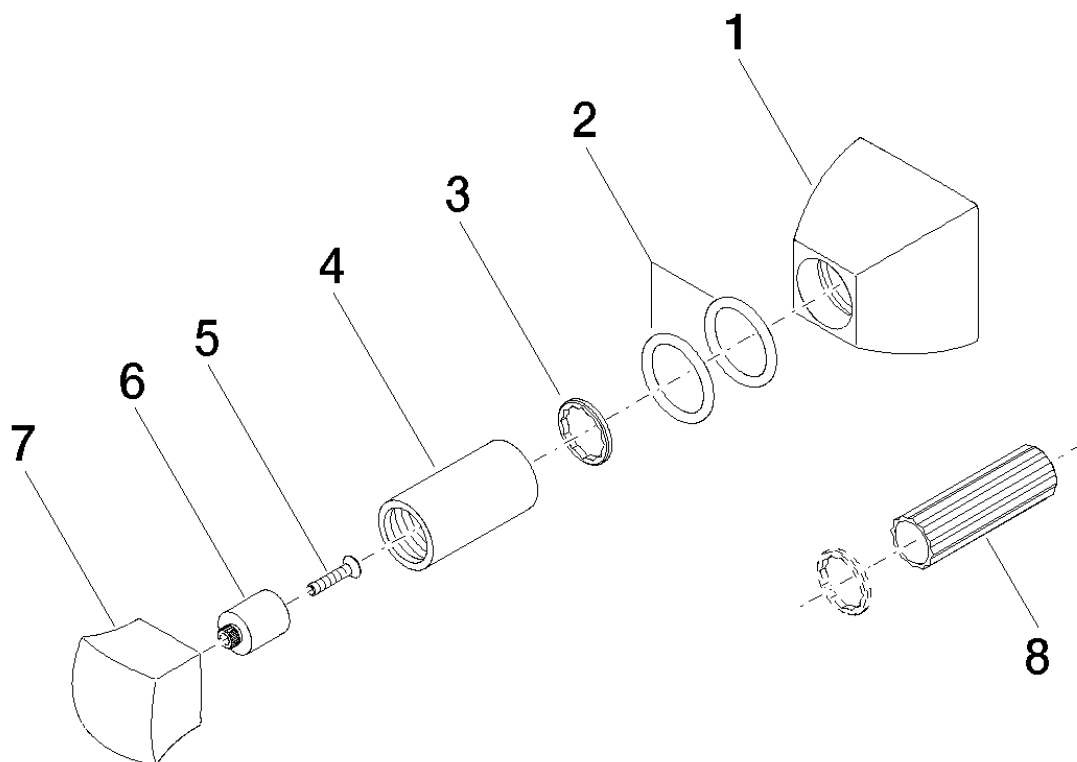

Product specifications

- rosette 55 x 55 mm

Surfaces

- chrome

36310910-00

Accessories required

- Wall valve clockwise closing 1/2"; 35 621 970
- Wall valve clockwise closing 3/4"; 35 622 970

Exploded assembly drawing