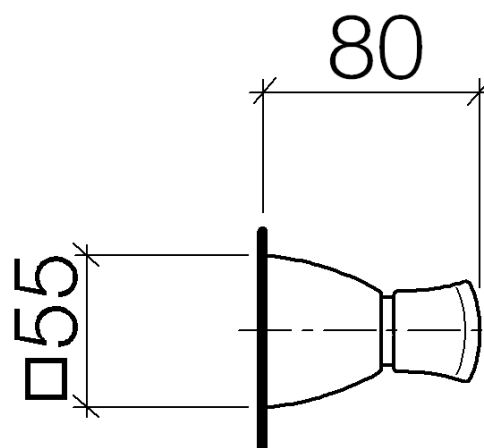

Product specifications

- rosette 55 x 55 mm

Surfaces

- chrome

36310910-00

Accessories required

- Wall valve clockwise closing 1/2"; 35 621 970
- Wall valve clockwise closing 3/4"; 35 622 970

Exploded assembly drawing