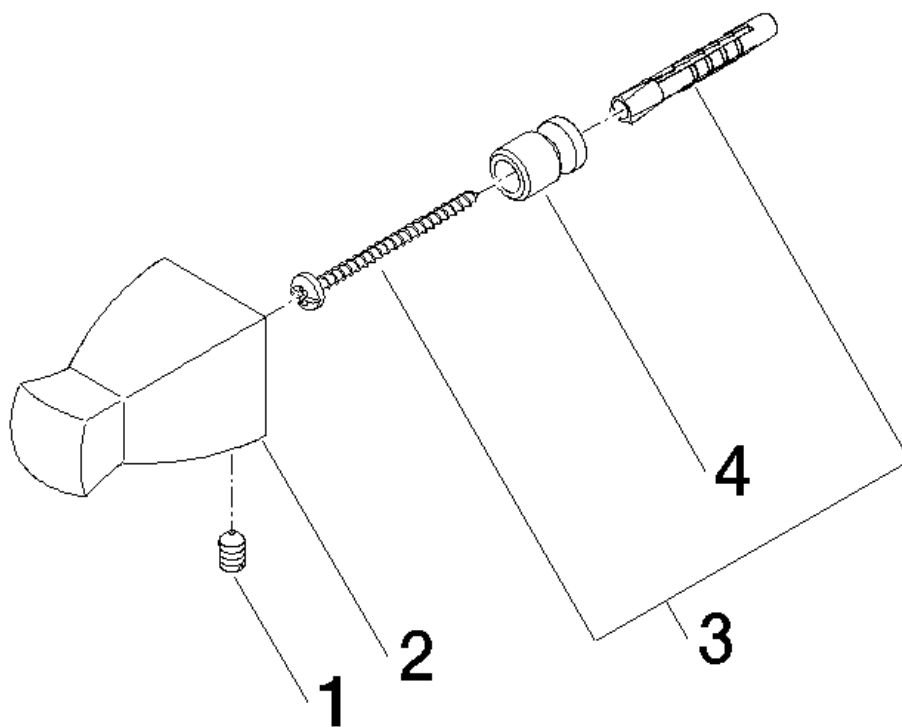

Product specifications

- rosette 40 x 40 mm
- 60 mm projection

Surfaces

- chrome

83251910-00

Exploded assembly drawing

Order quantity

No.	Article number	Name	Installation quantity
------------	-----------------------	-------------	------------------------------