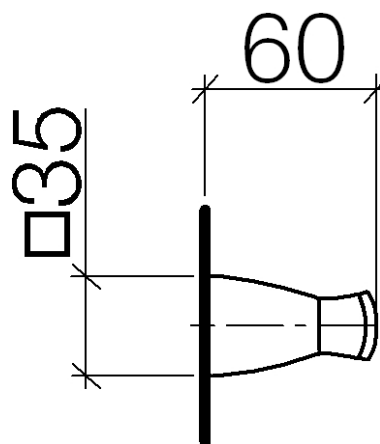

Product specifications

- rosette 40 x 40 mm
- 60 mm projection

Surfaces

- chrome

83251910-00

Exploded assembly drawing

Order quantity

No.	Article number	Name	Installation quantity
------------	-----------------------	-------------	------------------------------