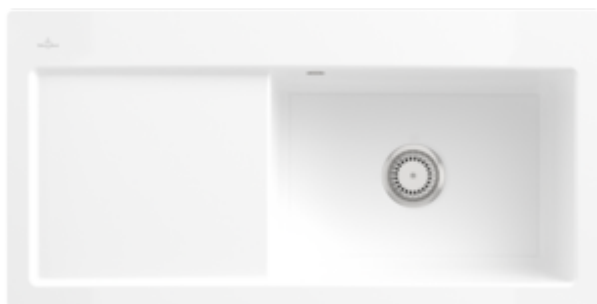

SUBWAY 60 XL FLAT FLUSH-MOUNTED SINK RECTANGLE

PRODUCT INFORMATION

Article title	Villeroy & Boch Subway 60 XL flat Flush-mounted sink, included Waste system hand-operated, of Ceramic, 965 x 475 mm, White Alpin CeramicPlus
Article number	67191FR1
Assembly / Assembly type	flush-fitting installation
Assembly instructions	minimum unit width: 60 cm, For flush-fit installation in natural stone or artificial stone countertops Minimum thickness of the countertop when placed with a dishwasher: at least 4 cm
Scope of delivery	1 x sink , 1 x basket strainer waste
Length in mm	475
Width in mm	965
Height in mm	220
Interior depth	200
Collection	Subway 60 XL flat
Material	Ceramic
Colour name	White Alpin CeramicPlus
Other material	Grate: Stainless steel Valve: Stainless steel
Position of main bowl	Basin on right
Function of the drain fitting	basket strainer waste
Colour designation	White Alpin
Other colour designations	Grate: Chrome, Valve: Chrome