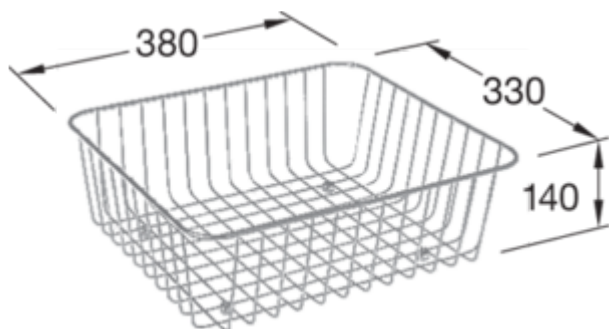

PRODUCT INFORMATION

. POSITION

Model	8K0210
Weight	2 kg
Description	Accessory set comprising: : a universal cutting board made of beech, a stainless steel salad basket

COLOURS

8K021000 4022693685667