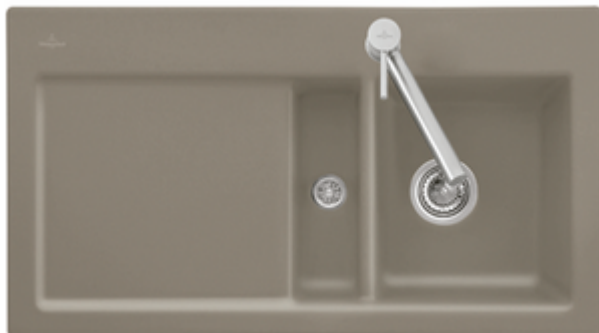

SINK, BUILT-IN SINKS, CERAMIC SINKS SUBWAY

PRODUCT INFORMATION

. POSITION

Model	671301
Width	915 mm
Depth	510 mm
Weight	22,65 kg
Description	Sink basin right inclusive Waste system, Round basket strainer basin right The sink is not reversible For surface-mounted installation Required size of worktop : 88 x 48 cm Minimum width of undersink cabinet: 50 cm Bowl right - 4 prescored holes for fittings Built-in sink

COLOURS

Crema CeramicPlus	671301KR	4047289527961
Graphite CeramicPlus	671301i4	4022693872777
Ebony CeramicPlus	671301S5	4022693872920
Stone CeramicPlus	671301SL	4051202587758
Chromit CeramicPlus	671301J0	4022693872791
Steam CeramicPlus	671301SM	4051202586386
Timber CeramicPlus	671301TR	4051202205928
White Pearl CeramicPlus	671301KT	4047289674894
Almond CeramicPlus	671301AM	4062373750254
White Alpin CeramicPlus	671301R1	4022693872890
Stone White CeramicPlus	671301RW	4051202946739
Ivory CeramicPlus	671301FU	4051202019679
La Rose CeramicPlus	671301KW	4047289850328
Snow White CeramicPlus	671301KG	4051202300838
Fossil CeramicPlus	671301KD	4022693872852