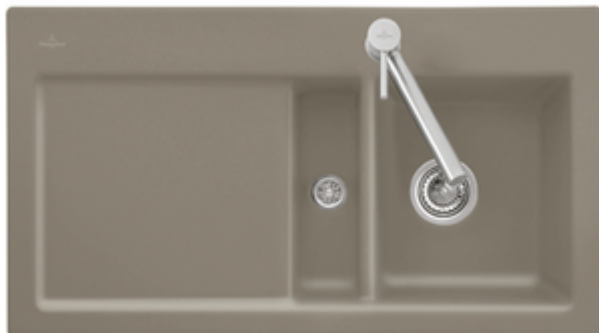

SINK, BUILT-IN SINKS, CERAMIC SINKS SUBWAY

PRODUCT INFORMATION

. POSITION

Model	677301
Width	915 mm
Depth	510 mm
Weight	22,28 kg
Description	Sink basin left inclusive Waste system, Round basket strainer basin left The sink is not reversible For surface-mounted installation Required size of worktop : 88 x 48 cm Minimum width of undersink cabinet: 50 cm Bowl left - 3 prescored holes for fittings Built-in sink

COLOURS

Ivory CeramicPlus	677301FU	4051202019709
Graphite CeramicPlus	677301i4	4022693911216
Chromit CeramicPlus	677301J0	4022693911230
Fossil CeramicPlus	677301KD	4022693911278
Snow White CeramicPlus	677301KG	4051202300357
Crema CeramicPlus	677301KR	4047289528326
White Alpin CeramicPlus	677301R1	4022693911148
Stone White CeramicPlus	677301RW	4051202947446
Ebony CeramicPlus	677301S5	4022693911155
Stone CeramicPlus	677301SL	4051202588229
Steam CeramicPlus	677301SM	4051202586850
Timber CeramicPlus	677301TR	4051202205942
White Pearl CeramicPlus	677301KT	4047289677376
La Rose CeramicPlus	677301KW	4047289849872
Almond CeramicPlus	677301AM	4062373749920