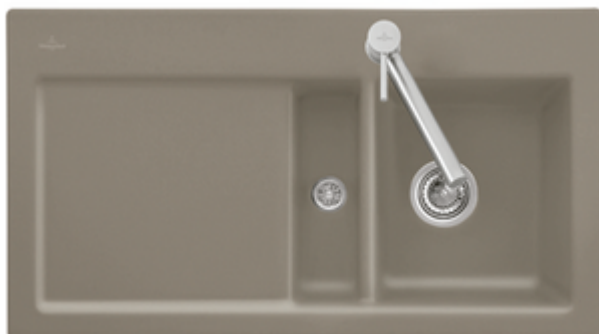

BUTLER SINK, FLUSH-FIT SINKS, CERAMIC SINKS, FLUSH-FITTING SINKS SUBWAY FLAT

PRODUCT INFORMATION

. POSITION

Model	67731F
Width	880 mm
Depth	475 mm
Weight	22,8 kg
Description	Sink bowl left inclusive Waste system, Round basket strainer bowl left The sink is not reversible For flush-fit installation in natural stone or artificial stone countertops Minimum width of undersink cabinet: 50 cm Bowl left - 3 prescored holes for fittings Sink Minimum thickness of the countertop when placed with a dishwasher: at least 4 cm