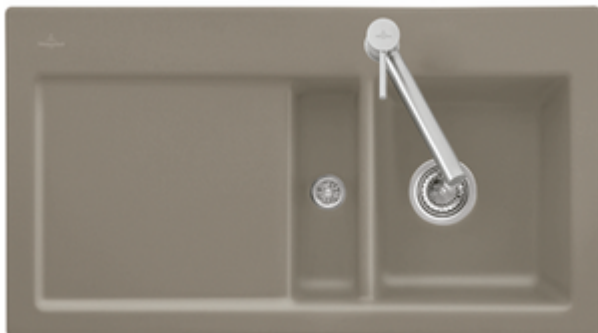

SINK, FLUSH-FIT SINKS, CERAMIC SINKS, FLUSH-FITTING SINKS SUBWAY FLAT

PRODUCT INFORMATION

. POSITION

Model	67732F
Width	880 mm
Depth	475 mm
Weight	22,8 kg
Description	Sink basin left inclusive Waste system, Round pop-up basin left The sink is not reversible For flush-fit installation in natural stone or artificial stone countertops Minimum width of undersink cabinet: 50 cm Bowl left - 3 prescored holes for fittings Flush-mounted sink Minimum thickness of the countertop when placed with a dishwasher: at least 4 cm