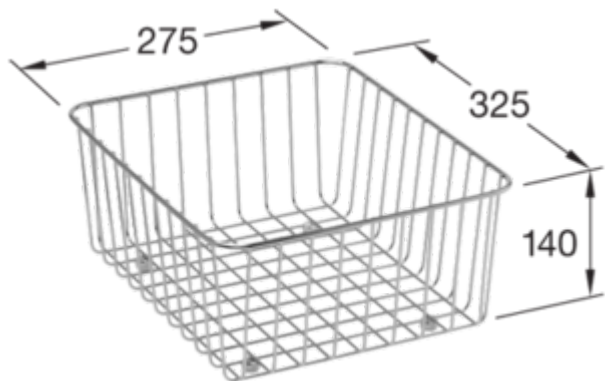

ACCESSORIES, ACCESSORIES FOR SINKS, KITCHEN ACCESSORIES, KITCHEN SINK ACCESSORIES ACCESSORIES

PRODUCT INFORMATION

. POSITION

Model	8K0500
Weight	0,769 kg
Description	Salad basket

COLOURS

Stainless steel	8K0500K1	4022693870513
-----------------	----------	---------------