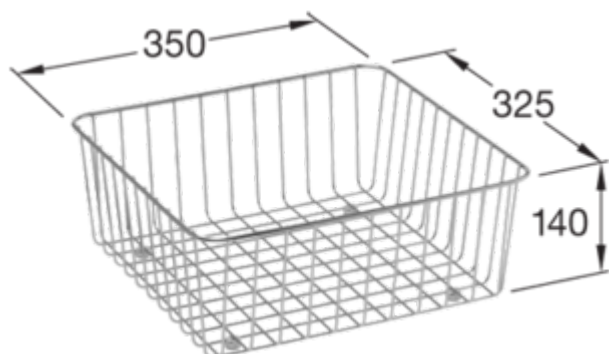

ACCESSORIES, ACCESSORIES FOR SINKS, KITCHEN ACCESSORIES, KITCHEN SINK ACCESSORIES ACCESSORIES

PRODUCT INFORMATION

. POSITION

Model	8K0600
Weight	0,88 kg
Description	Salad basket

COLOURS

Stainless steel	8K0600K1	4022693870506
-----------------	----------	---------------