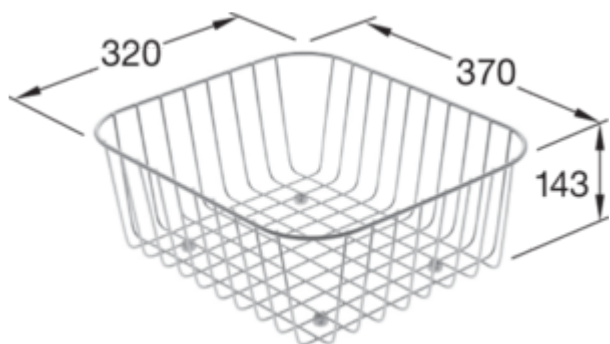

ACCESSORIES, ACCESSORIES FOR SINKS, KITCHEN ACCESSORIES, KITCHEN SINK ACCESSORIES ACCESSORIES

PRODUCT INFORMATION

. POSITION

Model	8K9910
Weight	1,6 kg
Description	Accessory set comprising: : a universal cutting board made of beech, a stainless steel salad basket